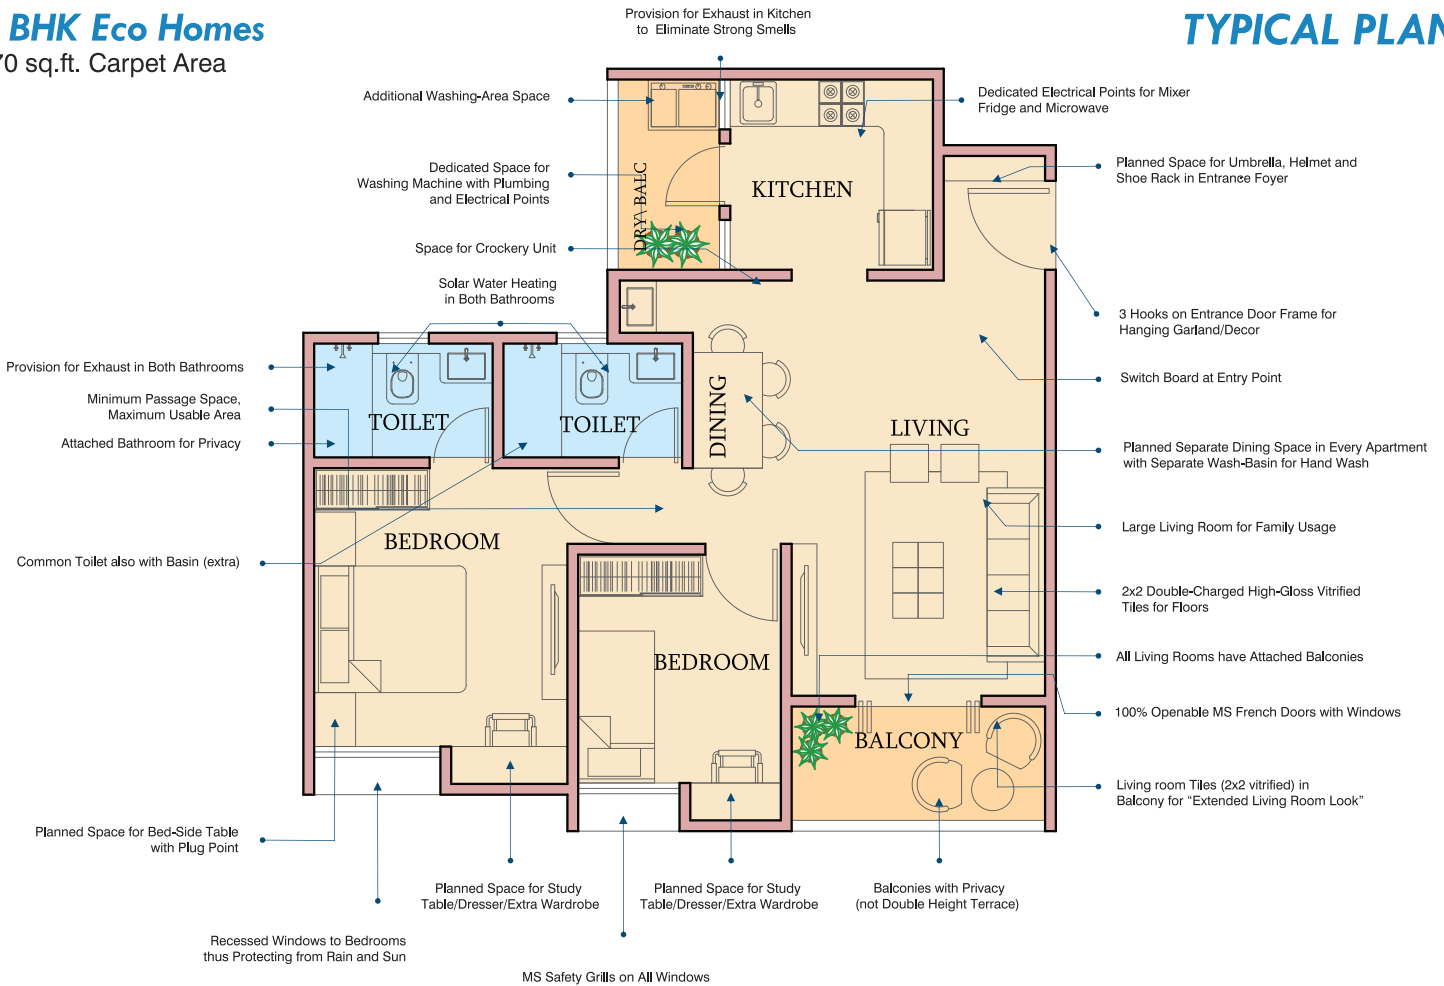

**ROYAL
EXOTICA**

2|3 BHK RESIDENCES
KONDHWA CENTRAL

Upgrade your lifestyle in Kondhwa Central

Presenting Royal Exotica, opposite Talab factory, in one of the best locations in Kondhwa. With 2 BHK Eco, 2 BHK Luxe and 3 BHK aspirational homes, life at Royal Exotica will take you to new heights of happiness and comfort.

2 BHK Eco Homes

670 sq.ft. Carpet Area

TYPICAL PLAN

2 BHK Eco Homes
670 sq. ft. Carpet

2 BHK Luxe Homes
765 - 774 sq. ft. Carpet

3 BHK Homes
900 sq. ft. Carpet

Avail our Fully Refundable Expression of Interest Token At Rs. 21,000 only